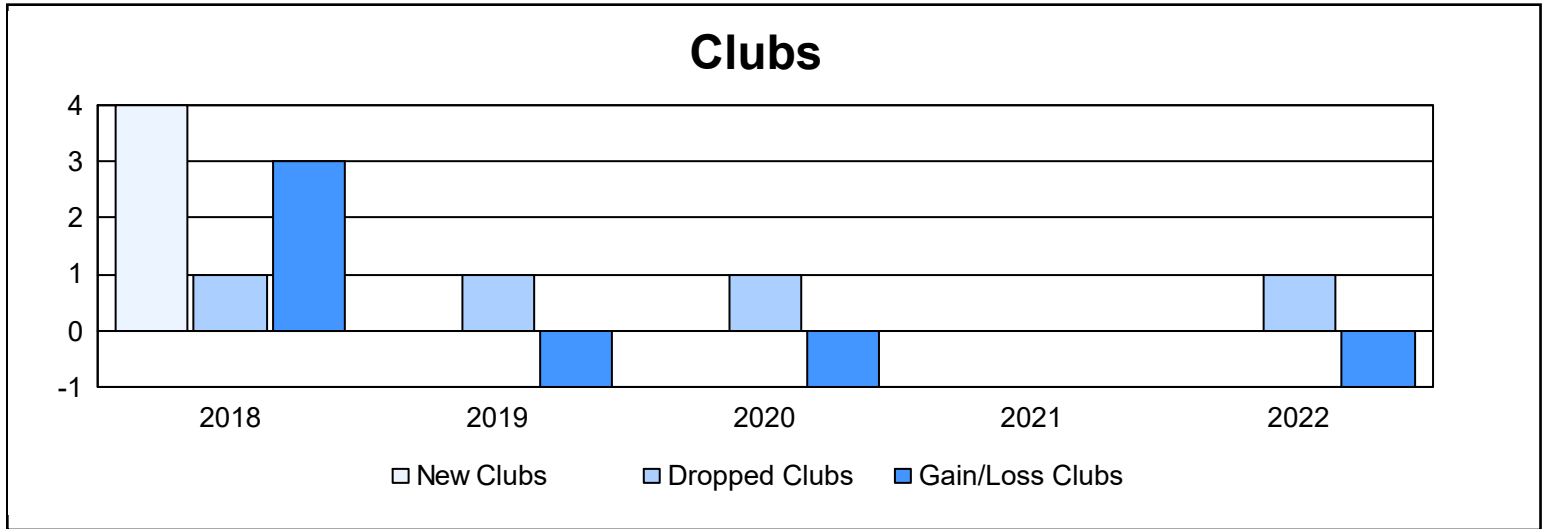

Year	New Clubs	Dropped Clubs	Gain/ Loss Clubs	New Members	Charter Members	Reinstate Members	Transfer Members	Total Member Added	Total Members Dropped	Gain/ Loss Members
2017-2018	4	1	3	139	77	5	4	225	187	38
2018-2019	0	1	-1	94	1	5	6	106	197	-91
2019-2020	0	1	-1	52	1	4	4	61	133	-72
2020-2021	0	0	0	64	2	2	3	71	118	-47
2021-2022	0	1	-1	140	0	19	8	167	158	9
<b>Average</b>	<b>1</b>	<b>1</b>	<b>0</b>	<b>98</b>	<b>16</b>	<b>7</b>	<b>5</b>	<b>126</b>	<b>159</b>	<b>-33</b>

### Membership Composition June 2022 Cumulative