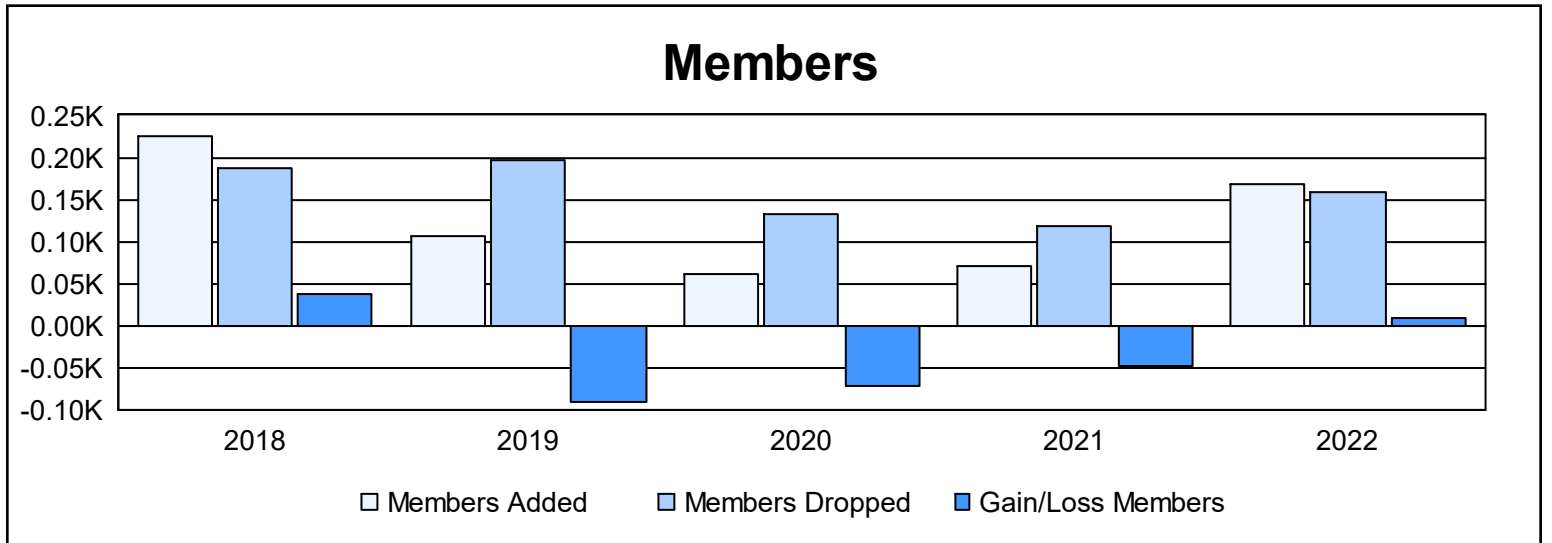

Year	New Clubs	Dropped Clubs	Gain/ Loss Clubs	New Members	Charter Members	Reinstate Members	Transfer Members	Total Member Added	Total Members Dropped	Gain/ Loss Members
2017-2018	4	1	3	139	77	5	4	225	187	38
2018-2019	0	1	-1	94	1	5	6	106	197	-91
2019-2020	0	1	-1	52	1	4	4	61	133	-72
2020-2021	0	0	0	64	2	2	3	71	118	-47
2021-2022	0	1	-1	140	0	19	8	167	158	9
<b>Average</b>	<b>1</b>	<b>1</b>	<b>0</b>	<b>98</b>	<b>16</b>	<b>7</b>	<b>5</b>	<b>126</b>	<b>159</b>	<b>-33</b>

### Membership Composition June 2022 Cumulative